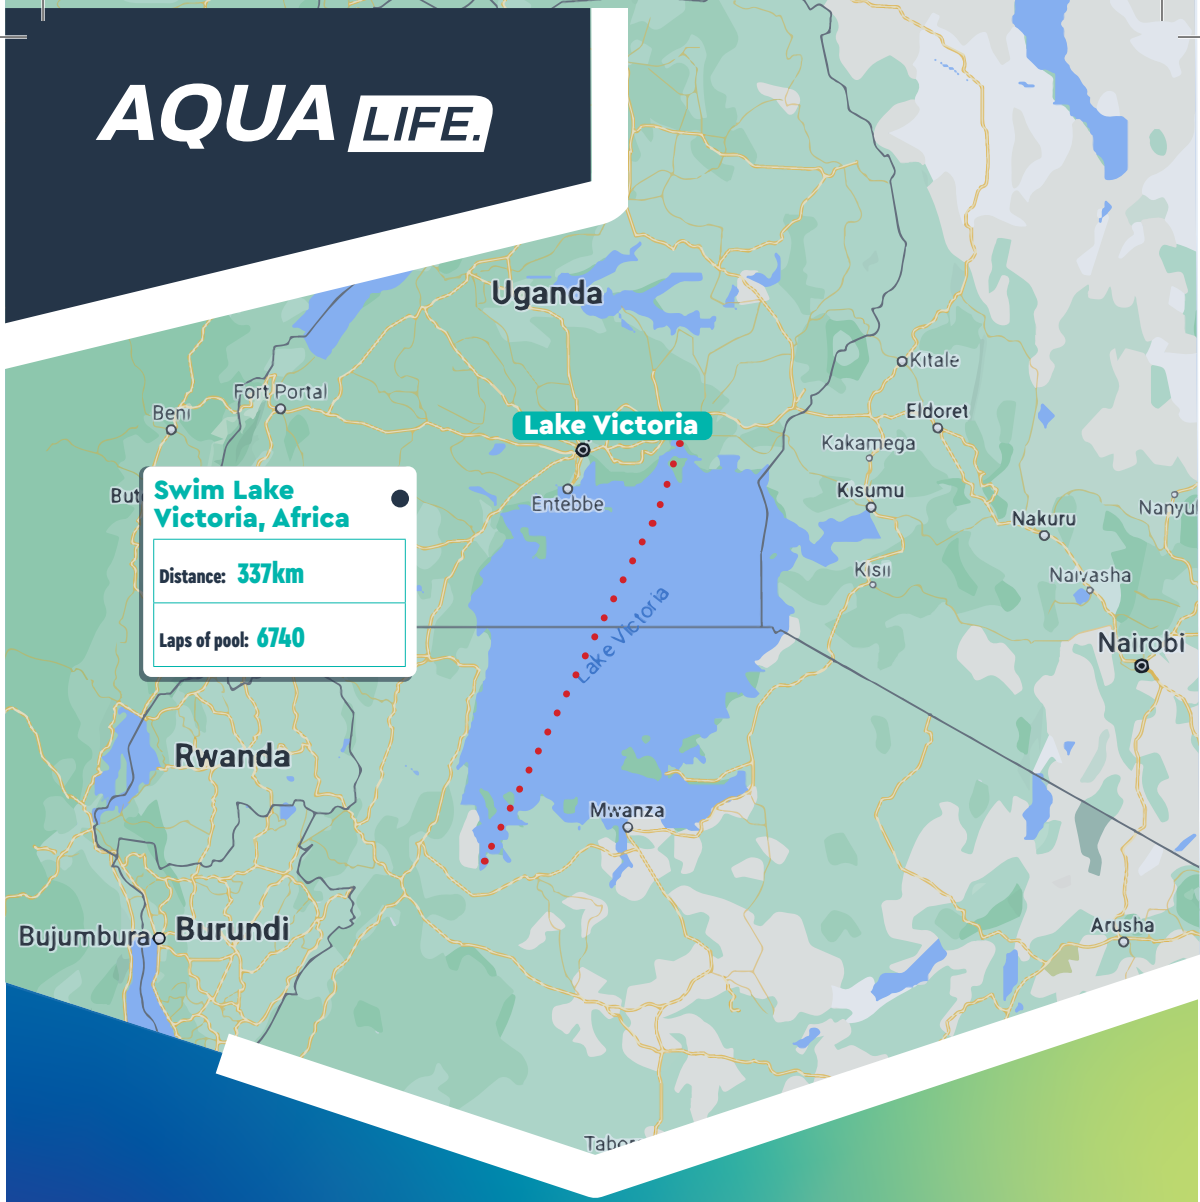

AQUA LIFE.

Monthly Swim Challenge

Aqualife Centre, 42 Somerset Street, East Victoria Park | 9373 5400

 [AqualifeLeisurelife](https://www.facebook.com/AqualifeLeisurelife) | victoriaparkleisure.wa.gov.au