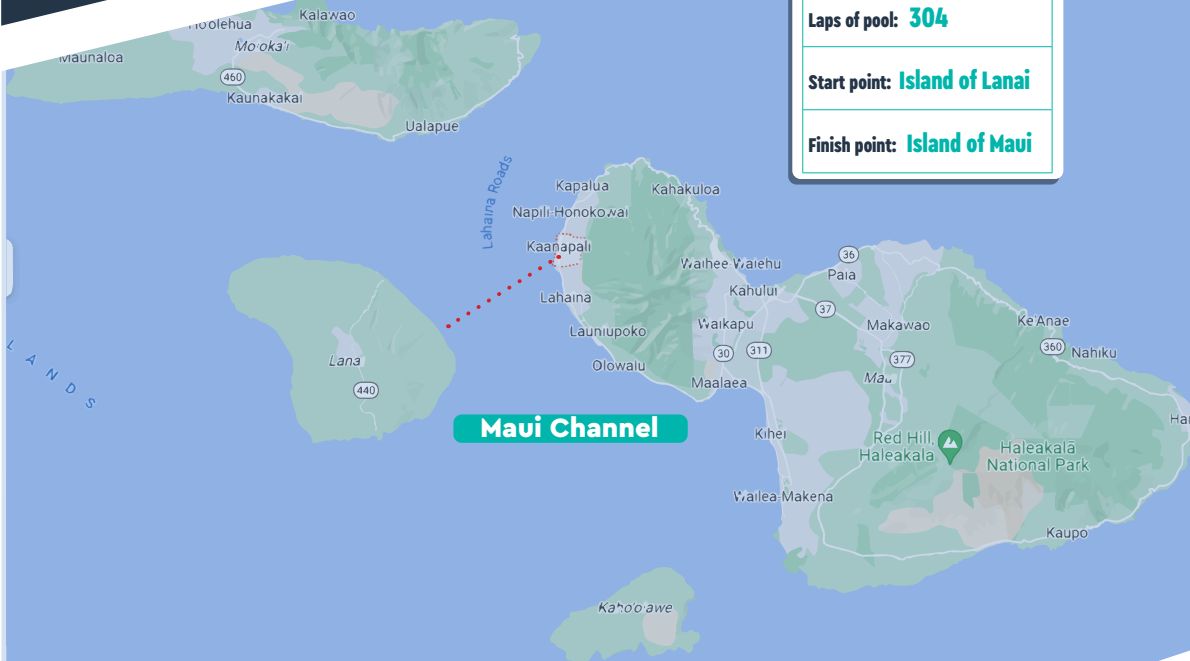

AQUA LIFE.

The Maui Channel Swim, Hawaii

Distance: **15.5km**

Laps of pool: **304**

Start point: **Island of Lanai**

Finish point: **Island of Maui**

Monthly Swim Challenge

Aqualife Centre, 42 Somerset Street, East Victoria Park | 9373 5400