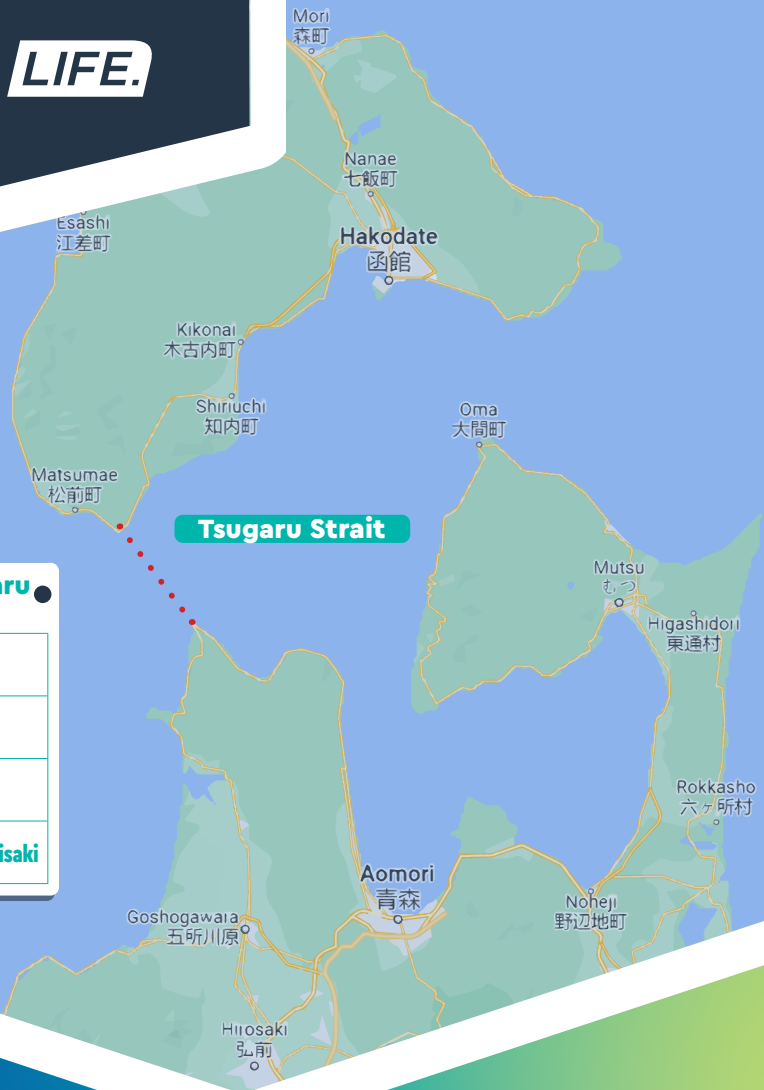

# AQUA LIFE.

**Tsugaru Strait**

**Swim the Tsugaru Strait, Japan**

<b>Distance: 19.5km</b>
<b>Laps of pool: 390</b>
<b>Start point: Tappi Misaki</b>
<b>Finish point: Shirakami Misaki</b>

# Monthly Swim Challenge

Aqualife Centre, 42 Somerset Street, East Victoria Park | 9373 5400

 [AqualifeLeisurelife](https://www.facebook.com/AqualifeLeisurelife) | [victoriaparkleisure.wa.gov.au](http://victoriaparkleisure.wa.gov.au)