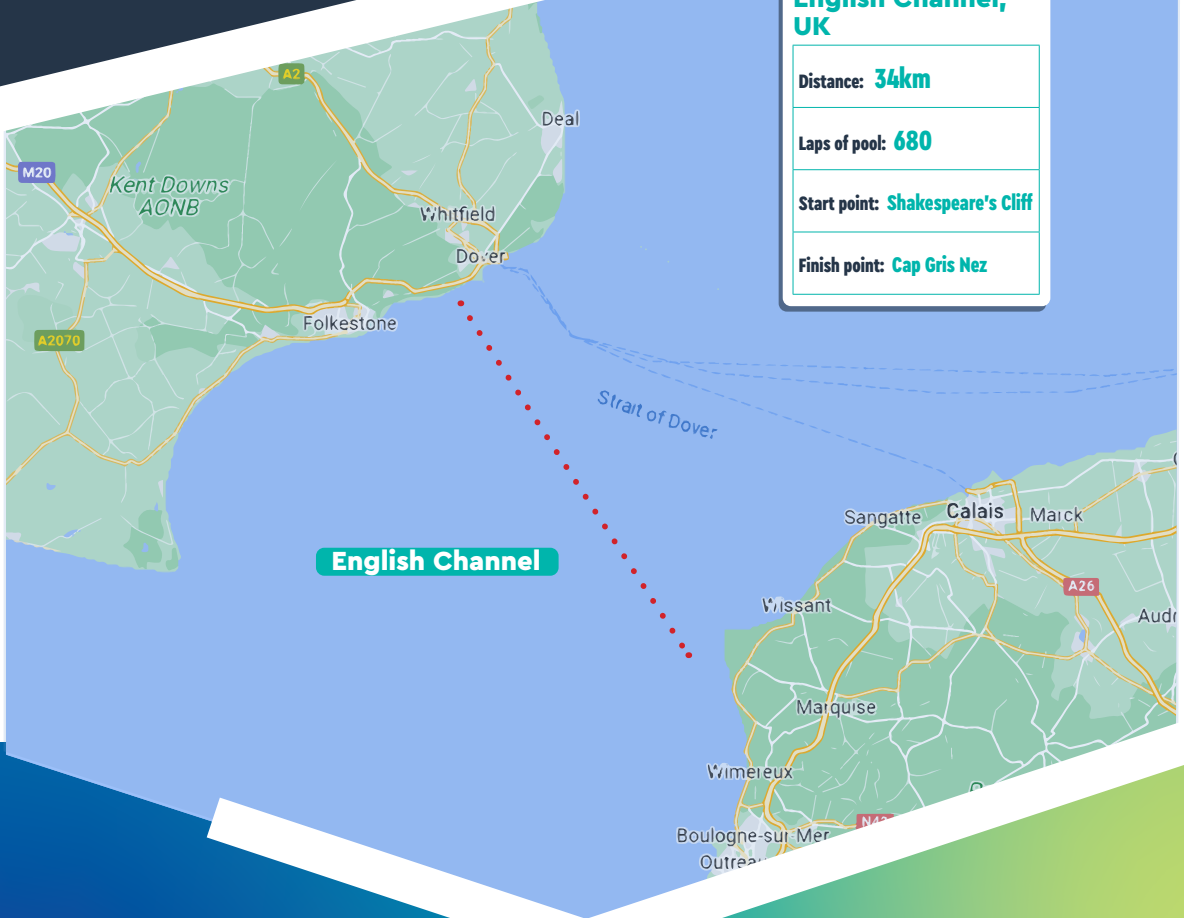

AQUA LIFE.

English Channel, UK

Distance: **34km**

Laps of pool: **680**

Start point: **Shakespeare's Cliff**

Finish point: **Cap Gris Nez**

English Channel

Monthly Swim Challenge

Aqualife Centre, 42 Somerset Street, East Victoria Park | 9373 5400

 [AqualifeLeisurelife](https://www.facebook.com/AqualifeLeisurelife) | victoriaparkleisure.wa.gov.au

TOWN OF
VICTORIA PARK